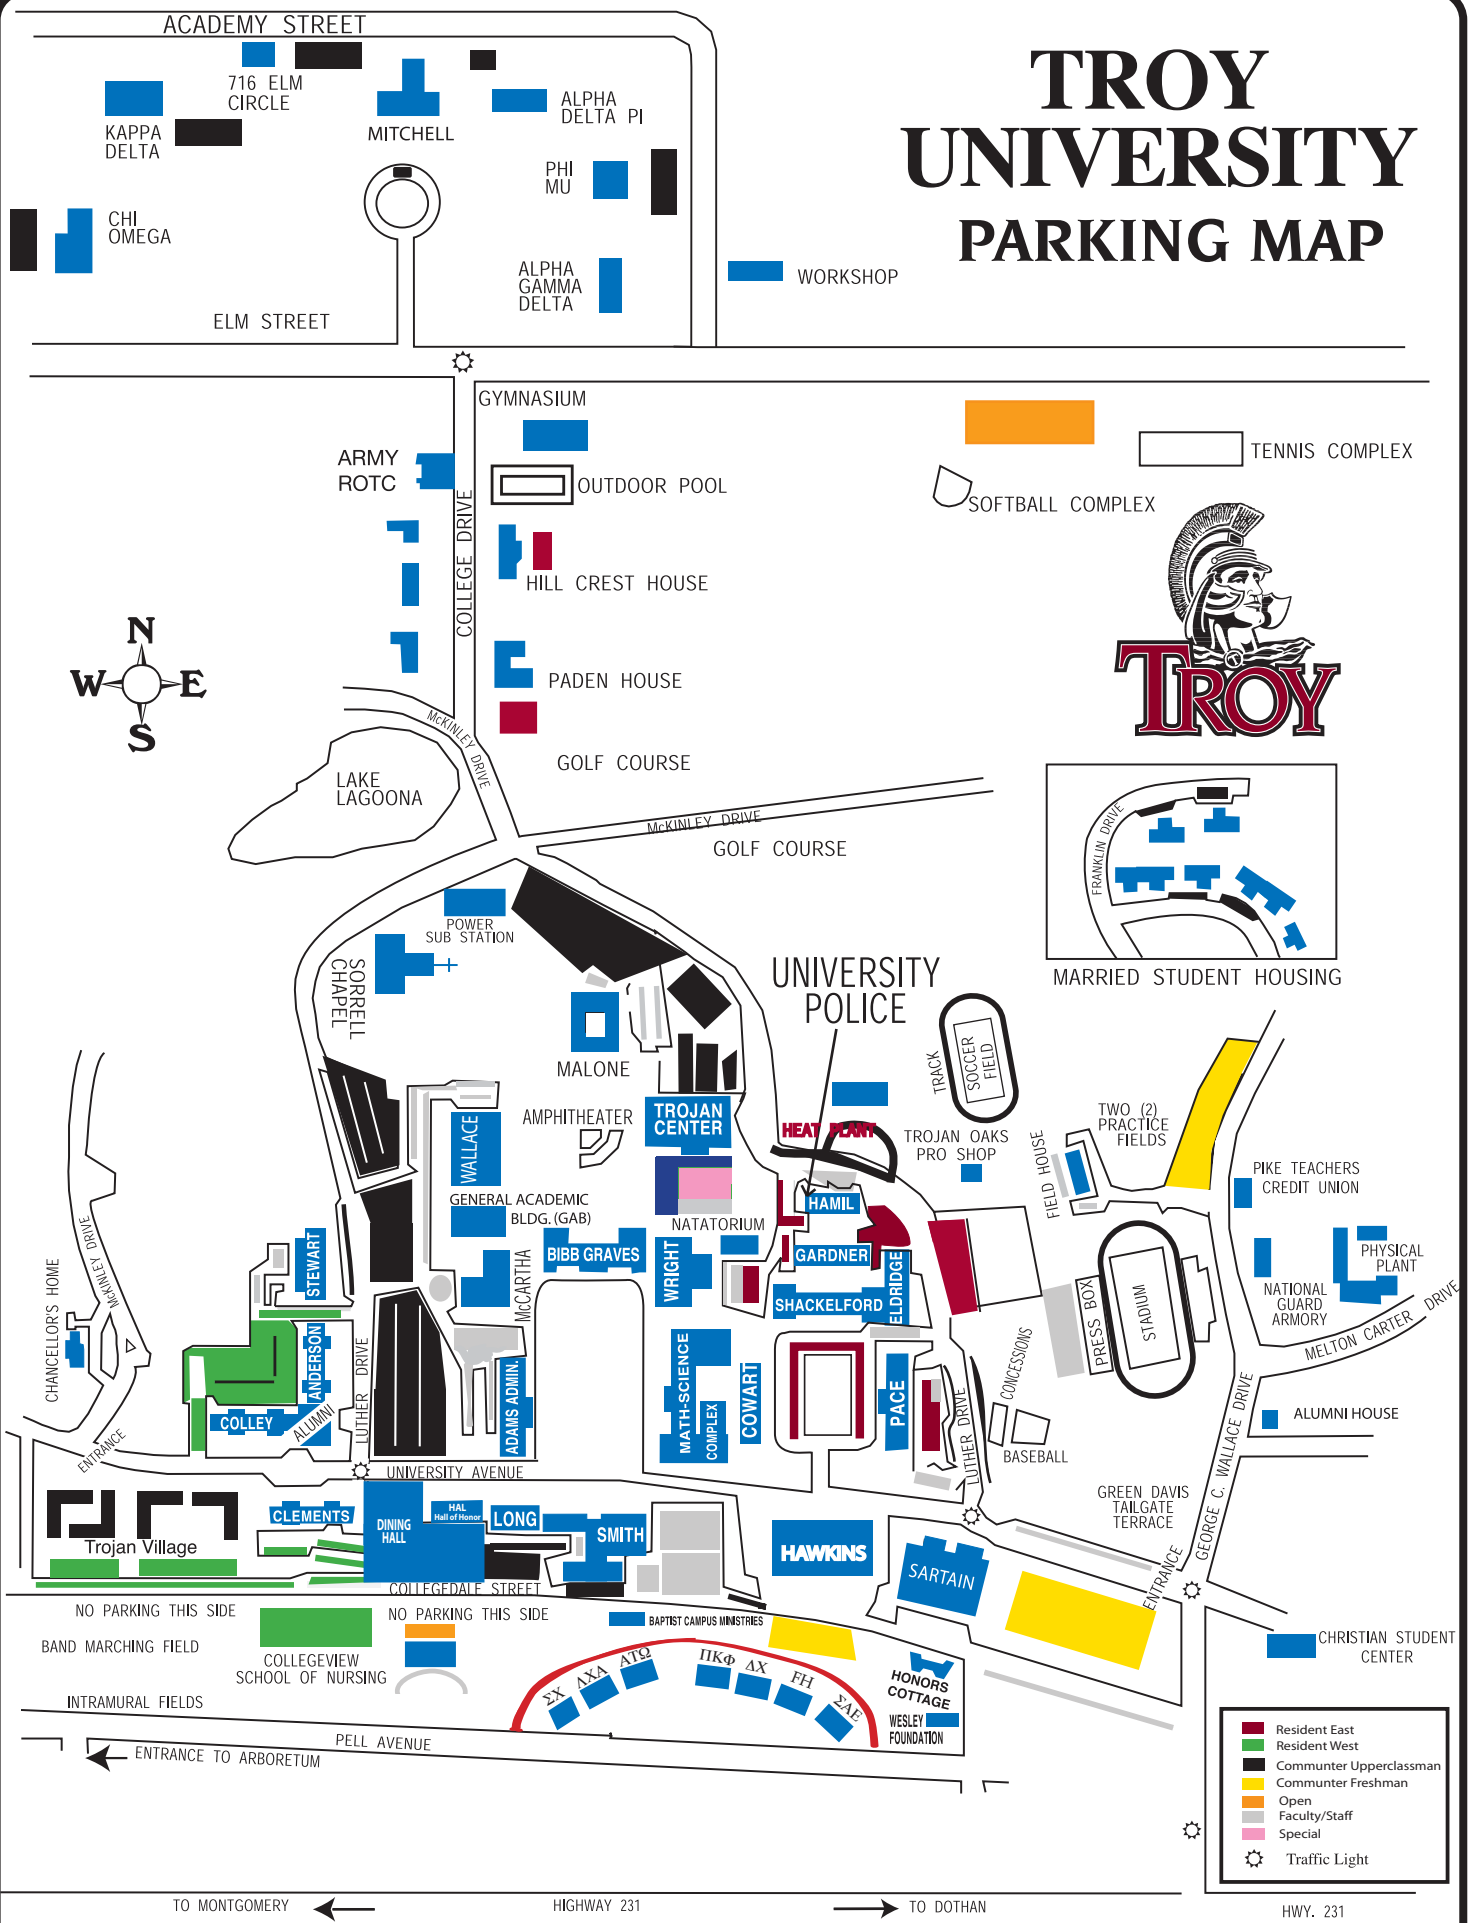

# TROY UNIVERSITY PARKING MAP

- Resident East
- Resident West
- Commuter Upperclassman
- Commuter Freshman
- Open
- Faculty/Staff
- Special
- Traffic Light

TO MONTGOMERY ←

HIGHWAY 231

→ TO DOTHAN

HWY. 231